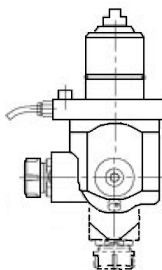

## HWACHEON

HI-ECO-31/35  
HI-TECH 300/400

HW.000.31/35

**AXIAL**

ER-32  
RATIO 1:1  
4.000 RPM MAX.

HW.010.31/35

**RADIAL**

ER-32  
RATIO 1:1  
4.000 RPM MAX.

HW.021.31/35

**RADIAL  
ADJUSTABLE**

ER-25  
RATIO 1:1  
4.000 RPM MAX.

HW.030.31/35

**SAW-MILL**

RATIO 1:1  
3.000 RPM MAX.

**SPECIALS: NO PROBLEM**

**MULTI-matic srl**