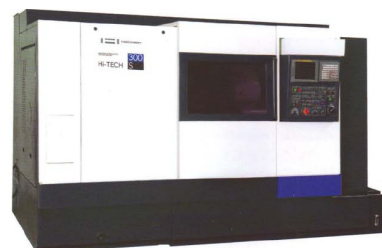

## HWACHEON

HI-ECO-31/35  
HI-TECH 300/400

HW.000.31/35

**AXIAL**

ER-32  
RATIO 1:1  
4.000 RPM MAX.

HW.010.31/35

**RADIAL**

ER-32  
RATIO 1:1  
4.000 RPM MAX.

HW.021.31/35

**RADIAL  
ADJUSTABLE**

ER-25  
RATIO 1:1  
4.000 RPM MAX.

HW.030.31/35

**SAW-MILL**

RATIO 1:1  
3.000 RPM MAX.

**SPECIALS: NO PROBLEM**

**MULTI-matic srl**